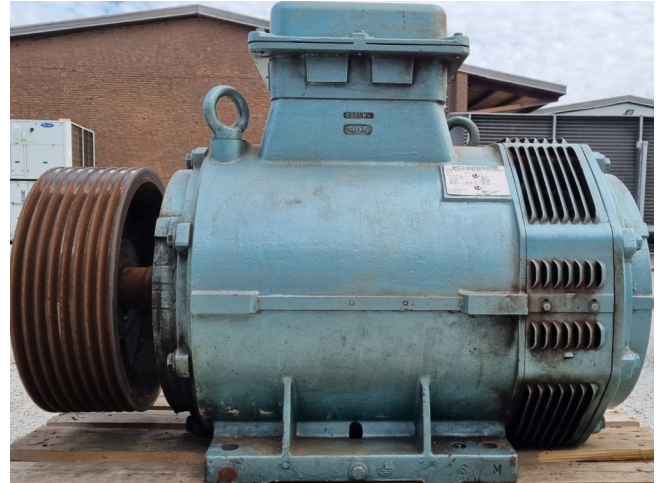

Schorch KN7280M

Specifications

Brand	Schorch
Type	KN7280M
kW	132
RPM	1475
Size & Weight	1100x660x860mm (LxWxH) - 680kg
50 Hz / 60 Hz	50hz/60hz
Stock	1

Description

Used Schorch KN7280M

Used Schorch KN7280M electric motor with the following specifications: 132 kW - 1475 RPM - 50hz/60hz-- ip23
Dimensions: 1100x660x860 mm
(LxWxH) - 680kg